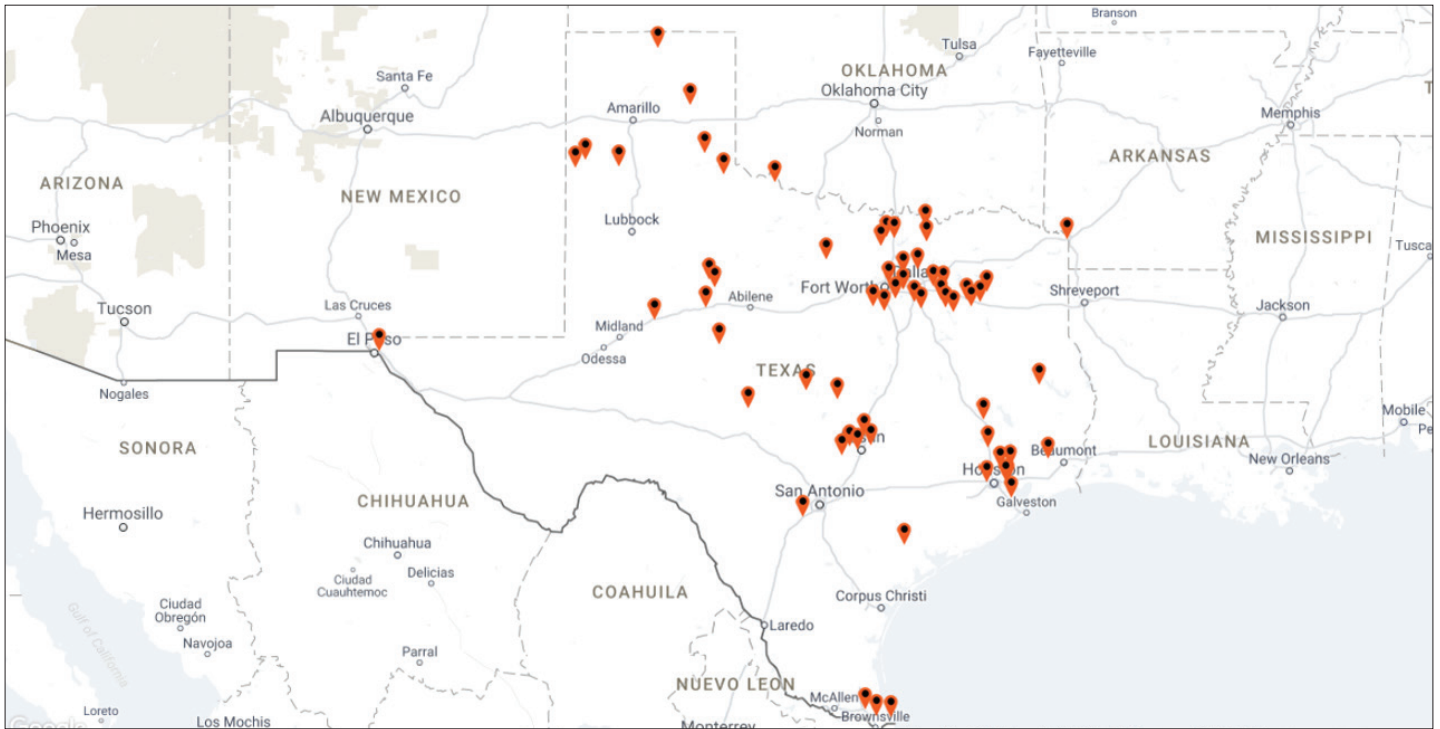

DISTRICTS OF INNOVATION

All Districts of Innovation

(Current as of January 2017)

- Big Spring ISD
- Birdville ISD
- Bovina ISD
- Bronte ISD
- Bryson ISD
- Canton ISD
- Channelview ISD
- Childress ISD
- Clear Creek ISD
- Conroe ISD
- Coppell ISD
- Crowell ISD
- Dripping Springs ISD
- Eanes ISD
- El Paso ISD
- Era ISD
- Forney ISD
- Frona ISD
- Galena Park ISD
- Godley ISD
- Grand Prairie ISD
- Gruver ISD
- Hardin-Jefferson ISD
- Harlingen ISD
- Huffman ISD
- Humble ISD
- Huntington ISD
- Huntsville ISD
- Kaufman ISD
- Keene ISD
- Kemp ISD
- Lake Travis ISD
- Lampasas ISD
- Lefors ISD
- Los Fresnos ISD
- Lytle ISD
- Mabank ISD
- Manor ISD
- Mansfield ISD
- Martin's Mill ISD
- Memphis ISD
- Menard ISD
- Mineola ISD
- Nazareth ISD
- Northside ISD
- Palmer ISD
- Pearland ISD
- Plano ISD
- Point Isabel ISD
- Red Oak ISD
- Roby CISD
- Roscoe Collegiate ISD
- Rotan ISD
- Round Rock ISD
- San Antonio ISD
- San Saba ISD
- Sherman ISD
- Slidell ISD
- Spring Branch ISD
- Terrell ISD
- Texarkana ISD
- Valley View ISD
- Van ISD
- Van Alstyne ISD
- Victoria ISD