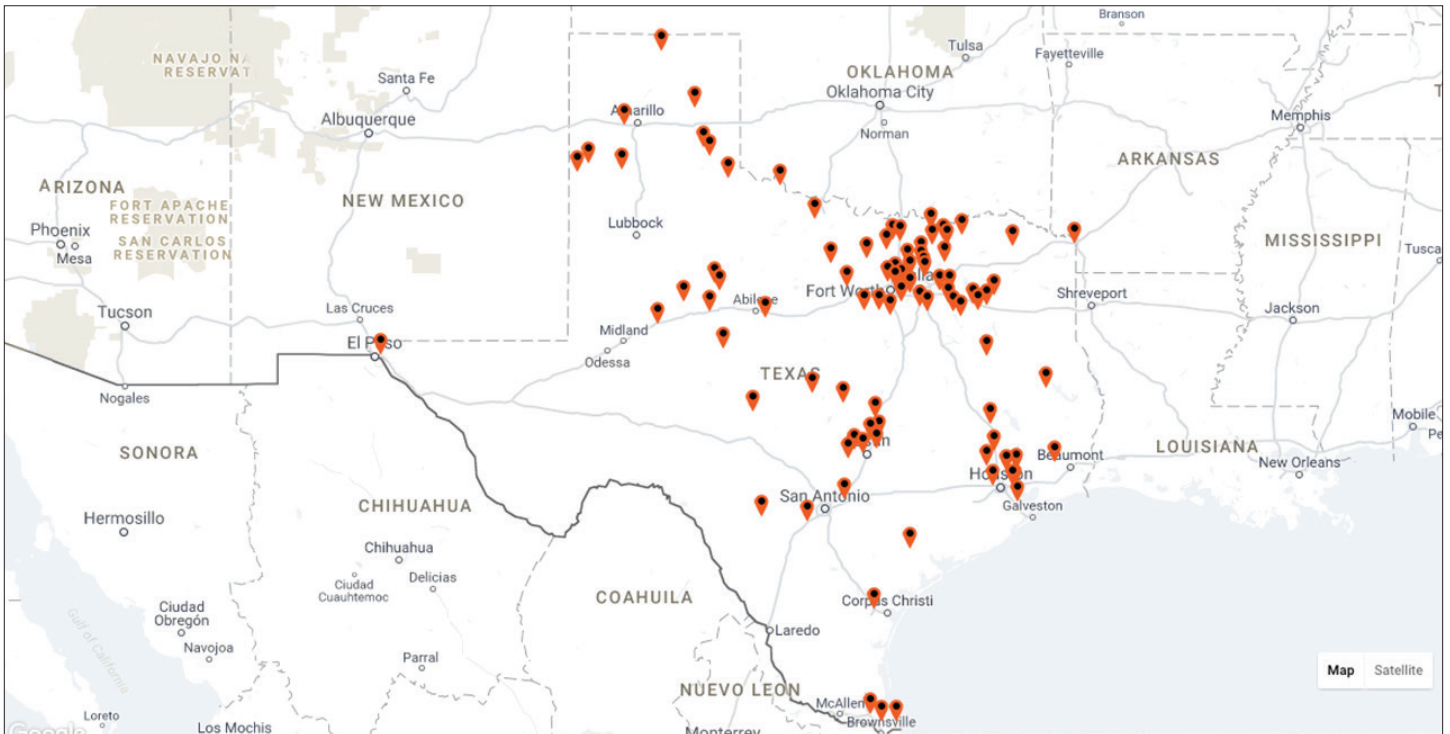

DISTRICTS OF INNOVATION

All Districts of Innovation

(Current as of March 2017)

- 📍 Big Spring ISD
- 📍 Birdville ISD
- 📍 Bovina ISD
- 📍 Bridgeport ISD
- 📍 Bronte ISD
- 📍 Bryson ISD
- 📍 Bushland ISD
- 📍 Calallen ISD
- 📍 Canton ISD
- 📍 Channelview ISD
- 📍 Childress ISD
- 📍 Clear Creek ISD
- 📍 Conroe ISD
- 📍 Coppell ISD
- 📍 Crowell ISD
- 📍 Denton ISD
- 📍 Dodd City ISD
- 📍 Dripping Springs ISD
- 📍 Eagle Mountain-Saginaw ISD
- 📍 Eanes ISD
- 📍 El Paso ISD
- 📍 Era ISD
- 📍 Eula ISD
- 📍 Farmersville ISD
- 📍 Forney ISD
- 📍 Friona ISD
- 📍 Frisco ISD
- 📍 Galena Park ISD
- 📍 Godley ISD
- 📍 Granbury ISD
- 📍 Grand Prairie ISD
- 📍 Gruver ISD
- 📍 Hardin-Jefferson ISD
- 📍 Harlingen ISD
- 📍 Hedley ISD
- 📍 Holliday ISD
- 📍 Huffman ISD
- 📍 Humble ISD
- 📍 Huntington ISD
- 📍 Huntsville ISD
- 📍 Hurst-Euless-Bedford ISD
- 📍 Hutto ISD
- 📍 Ira ISD
- 📍 Jarrell ISD
- 📍 Kaufman ISD
- 📍 Keene ISD
- 📍 Keller ISD
- 📍 Kemp ISD
- 📍 Knippa ISD
- 📍 Lake Dallas ISD
- 📍 Lake Travis ISD
- 📍 Lampasas ISD
- 📍 Lefors ISD
- 📍 Los Fresnos ISD
- 📍 Lytle ISD
- 📍 Mabank ISD
- 📍 Manor ISD
- 📍 Mansfield ISD
- 📍 Marion ISD
- 📍 Martin's Mill ISD
- 📍 Memphis ISD
- 📍 Menard ISD

DISTRICTS OF INNOVATION

All Districts of Innovation (Cont'd)

- 📍 Milano ISD
- 📍 Mineola ISD
- 📍 Mineral Wells ISD
- 📍 Nazareth ISD
- 📍 Northside ISD
- 📍 Palestine ISD
- 📍 Palmer ISD
- 📍 Pearland ISD
- 📍 Plano ISD
- 📍 Point Isabel ISD
- 📍 Prosper ISD
- 📍 Red Oak ISD
- 📍 Richardson ISD
- 📍 Rivercrest ISD
- 📍 Roby CISD
- 📍 Roscoe Collegiate ISD
- 📍 Rotan ISD
- 📍 Round Rock ISD
- 📍 San Antonio ISD
- 📍 San Saba ISD
- 📍 Sherman ISD
- 📍 Slidell ISD
- 📍 Spring Branch ISD
- 📍 Terrell ISD
- 📍 Texarkana ISD
- 📍 Tomball ISD
- 📍 Trenton ISD
- 📍 Valley View ISD
- 📍 Van ISD
- 📍 Van Alstyne ISD
- 📍 Victoria ISD
- 📍 Whitewright