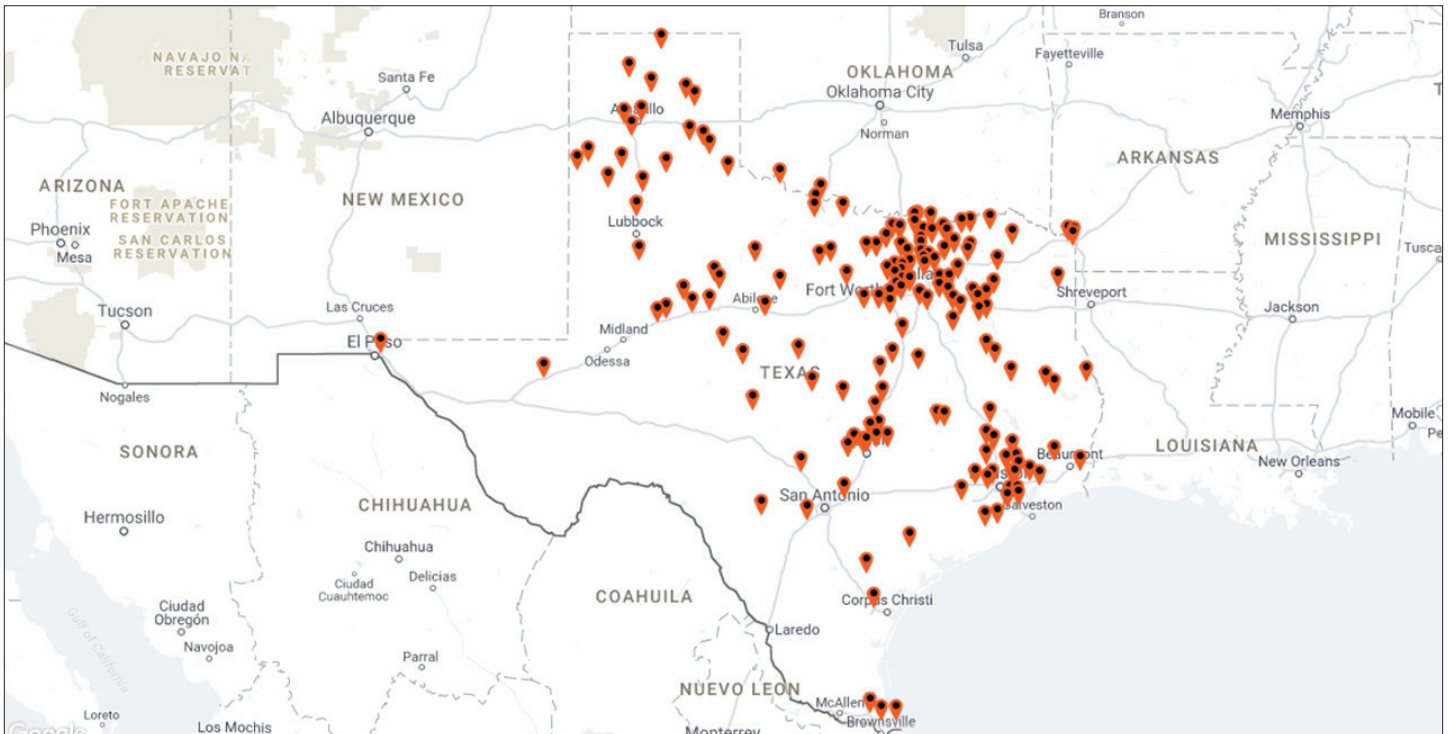

DISTRICTS OF INNOVATION

All Districts of Innovation

(Current as of May 2017)

- 📍 Abernathy ISD
- 📍 Alamo Heights ISD
- 📍 Albany ISD
- 📍 Alief ISD
- 📍 Allen ISD
- 📍 Alvin ISD
- 📍 Amarillo ISD
- 📍 Anahuac ISD
- 📍 Arlington ISD
- 📍 Austin ISD
- 📍 Barbers Hill ISD
- 📍 Beeville ISD
- 📍 Belton ISD
- 📍 Big Spring ISD
- 📍 Birdville ISD
- 📍 Boles ISD
- 📍 Bovina ISD
- 📍 Bridgeport ISD
- 📍 Bronte ISD
- 📍 Brownsboro ISD
- 📍 Brownwood ISD
- 📍 Bryan ISD
- 📍 Bryson ISD
- 📍 Burkburnett ISD
- 📍 Bursleson ISD
- 📍 Bushland ISD
- 📍 Calallen ISD
- 📍 Campbell ISD
- 📍 Canton ISD
- 📍 Canyon ISD
- 📍 Celeste ISD
- 📍 Celina ISD
- 📍 Channelview ISD
- 📍 Childress ISD
- 📍 China Spring ISD
- 📍 Chisum ISD
- 📍 Clarendon ISD
- 📍 Clear Creek ISD
- 📍 Coahoma ISD
- 📍 Collinsville ISD
- 📍 Colorado ISD
- 📍 Columbia-Brazoria ISD
- 📍 Comfort ISD
- 📍 Commerce ISD
- 📍 Como-Pickton CISD
- 📍 Conroe ISD
- 📍 Coppell ISD
- 📍 Crandall ISD
- 📍 Crosby ISD
- 📍 Crowell ISD
- 📍 Decatur ISD
- 📍 Denton ISD
- 📍 Dickinson ISD
- 📍 Dodd City ISD
- 📍 Dripping Springs ISD
- 📍 Dumas ISD
- 📍 Eagle Mountain-Saginaw ISD
- 📍 Eanes ISD
- 📍 East Bernard ISD
- 📍 Elgin ISD
- 📍 El Paso ISD
- 📍 Era ISD
- 📍 Eula ISD
- 📍 Farmersville ISD
- 📍 Forney ISD
- 📍 Friendswood ISD
- 📍 Friona ISD
- 📍 Frisco ISD
- 📍 Galena Park ISD
- 📍 Godley ISD
- 📍 Graham ISD
- 📍 Granbury ISD
- 📍 Grand Prairie ISD
- 📍 Grapevine-Colleyville ISD
- 📍 Gruver ISD
- 📍 Gunter ISD
- 📍 Hardin-Jefferson ISD
- 📍 Harlingen ISD
- 📍 Haskell CISD
- 📍 Hedley ISD