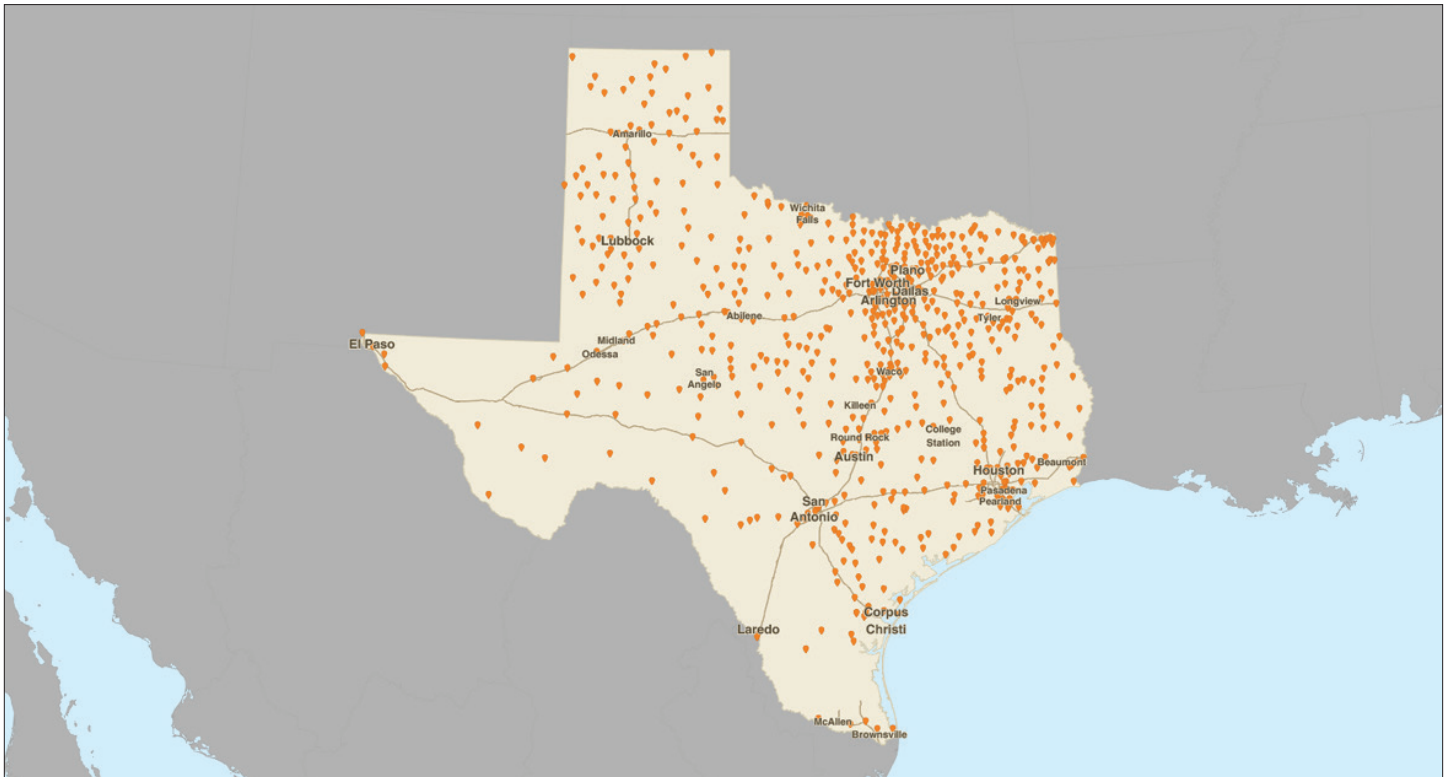

DISTRICTS OF INNOVATION

All Districts of Innovation

(Current as of June 2017)

- 📍 Abernathy ISD
- 📍 Agua Dulce ISD
- 📍 Alamo Heights ISD
- 📍 Albany ISD
- 📍 Aldine ISD
- 📍 Alief ISD
- 📍 Allen ISD
- 📍 Alvarado ISD
- 📍 Alvin ISD
- 📍 Alvord ISD
- 📍 Amarillo ISD
- 📍 Anahuac ISD
- 📍 Angleton ISD
- 📍 Anna ISD
- 📍 Anthony ISD
- 📍 Aquila ISD
- 📍 Aransas County ISD
- 📍 Argyle ISD
- 📍 Arlington ISD
- 📍 Arp ISD
- 📍 Austin ISD
- 📍 Avalon ISD
- 📍 Avinger ISD
- 📍 Axtell ISD
- 📍 Barbers Hill ISD
- 📍 Bastrop ISD
- 📍 Bay City ISD
- 📍 Beeville ISD
- 📍 Bells ISD
- 📍 Bellevue ISD
- 📍 Belton ISD
- 📍 Big Sandy ISD
- 📍 Big Spring ISD
- 📍 Birdville ISD
- 📍 Blackwell ISD
- 📍 Bland ISD
- 📍 Bloomburg ISD
- 📍 Blum ISD
- 📍 Boles ISD
- 📍 Bonham ISD
- 📍 Bovina ISD
- 📍 Bowie ISD
- 📍 Boyd ISD
- 📍 Brackett ISD
- 📍 Brazosport ISD
- 📍 Breckenridge ISD
- 📍 Brenham ISD
- 📍 Bridge City ISD
- 📍 Bridgeport ISD
- 📍 Brock ISD
- 📍 Bronte ISD
- 📍 Brownsboro ISD
- 📍 Brownwood ISD
- 📍 Bruceville-Eddy ISD
- 📍 Bryan ISD
- 📍 Bryson ISD
- 📍 Buffalo ISD
- 📍 Buna ISD
- 📍 Burkburnett ISD
- 📍 Burleson ISD
- 📍 Burnet CISD
- 📍 Bushland ISD
- 📍 Calallen ISD
- 📍 Campbell ISD
- 📍 Canadian ISD
- 📍 Canton ISD
- 📍 Canyon ISD
- 📍 Carthage ISD
- 📍 Castleberry ISD
- 📍 Celeste ISD
- 📍 Celina ISD
- 📍 Center ISD
- 📍 Centerville ISD
- 📍 Channelview ISD
- 📍 Chapel Hill ISD
- 📍 Chico ISD
- 📍 Childress ISD
- 📍 China Spring ISD
- 📍 Chisum ISD
- 📍 Clarendon ISD